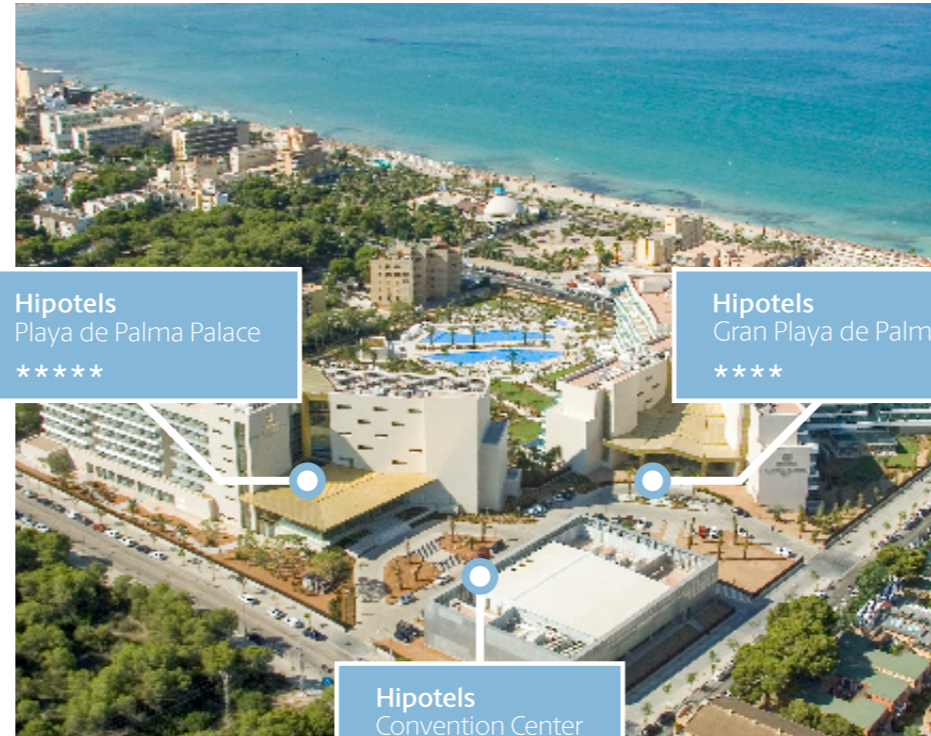

## At the heart of the Playa de Palma bay

Located 200 metres from the beach and only a few minutes' drive from the airport, the Hipotels complex provides an unbeatable MICE experience in Mallorca.

This exclusive complex comprises the Hipotels Convention Centre, Playa de Palma Palace, and the Gran Playa de Palma, all interconnected and ready to host any event.

## Everything you need for your event, conveniently located close to the airport

The modern and versatile Hipotels Convention Centre is perfect for conferences or congresses, providing meeting rooms with natural light and the latest in audiovisual equipment.

Its proximity to two hotels facilitates logistics for large groups and provides comfortable, luxurious accommodation, spacious facilities, gardens, pools, and excellent cuisine.

Hipotels  
Playa de Palma Palace  
\*\*\*\*\*

Hipotels  
Gran Playa de Palma  
\*\*\*\*

Hipotels  
Convention Center

PLAYA DE PALMA

Av. Fra. Joan Llabrés, 20  
07600 Playa de Palma  
Mallorca - España